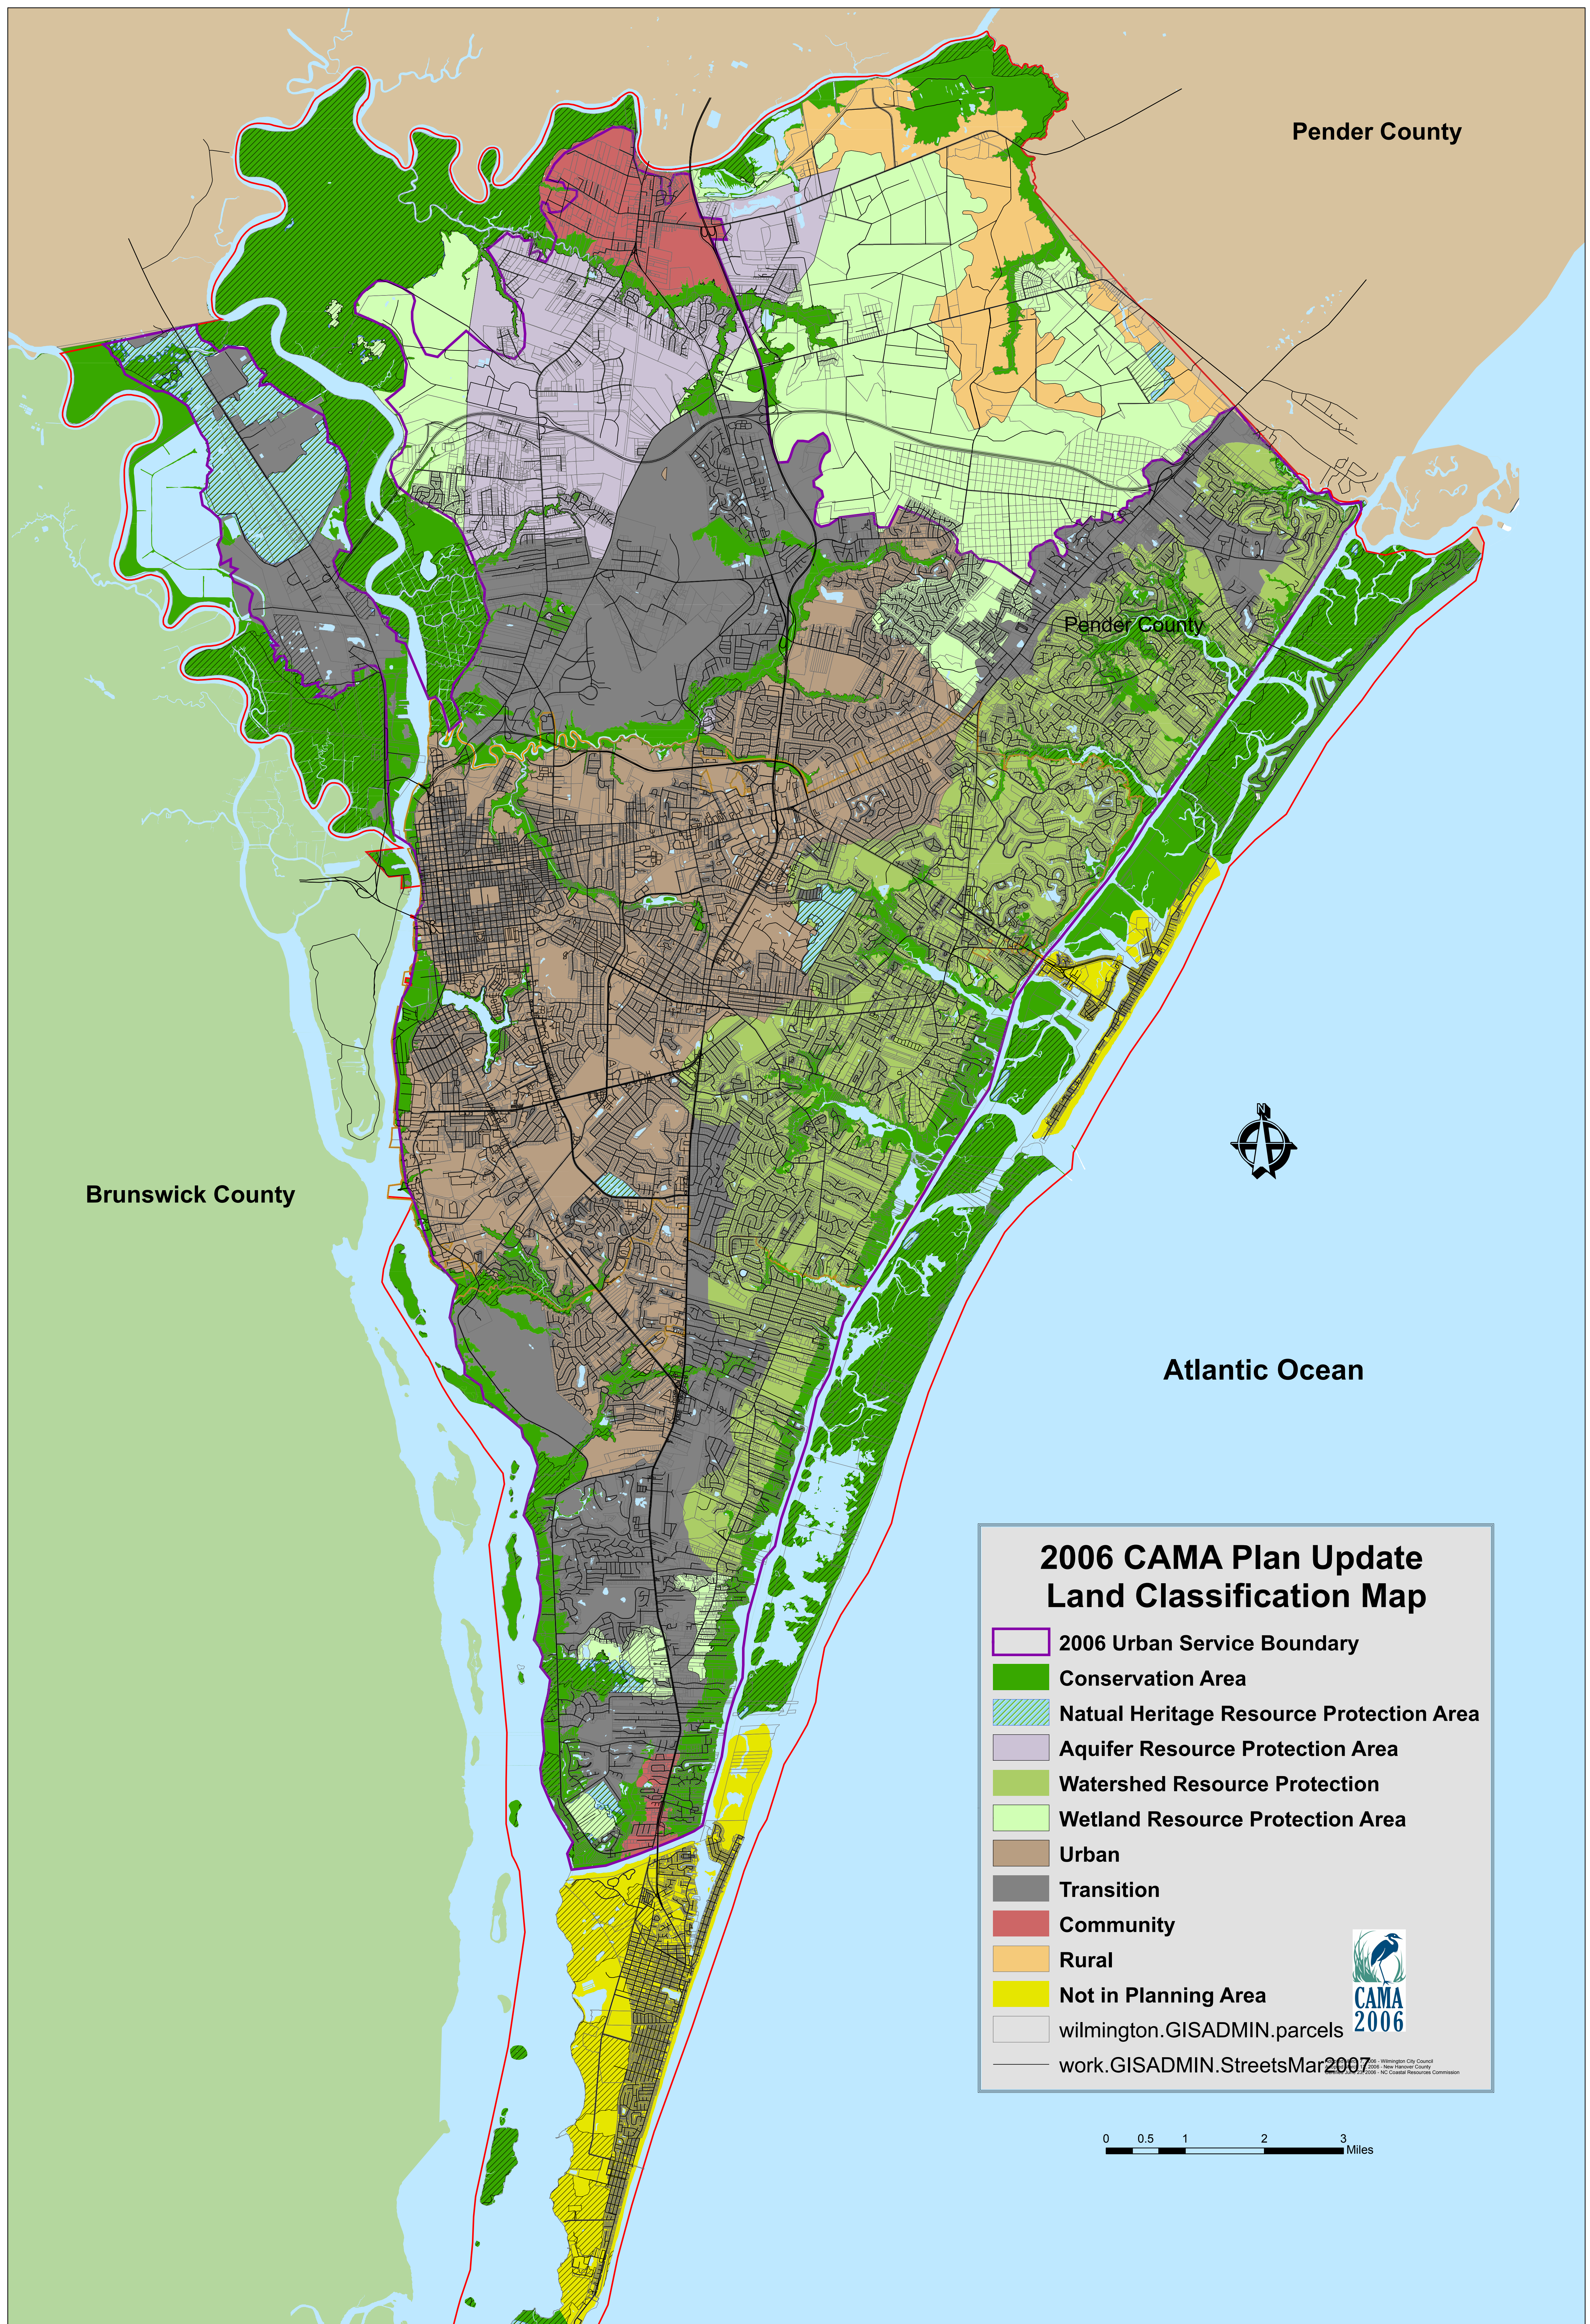

**2006 Wilmington - New Hanover County CAMA Plan
Land Classification Map Update**

**2006 CAMA Plan Update
Land Classification Map**

-  2006 Urban Service Boundary
-  Conservation Area
-  Natural Heritage Resource Protection Area
-  Aquifer Resource Protection Area
-  Watershed Resource Protection
-  Wetland Resource Protection Area
-  Urban
-  Transition
-  Community
-  Rural
-  Not in Planning Area
-  wilmington.GISADMIN.parcels
-  work.GISADMIN.StreetsMar2007