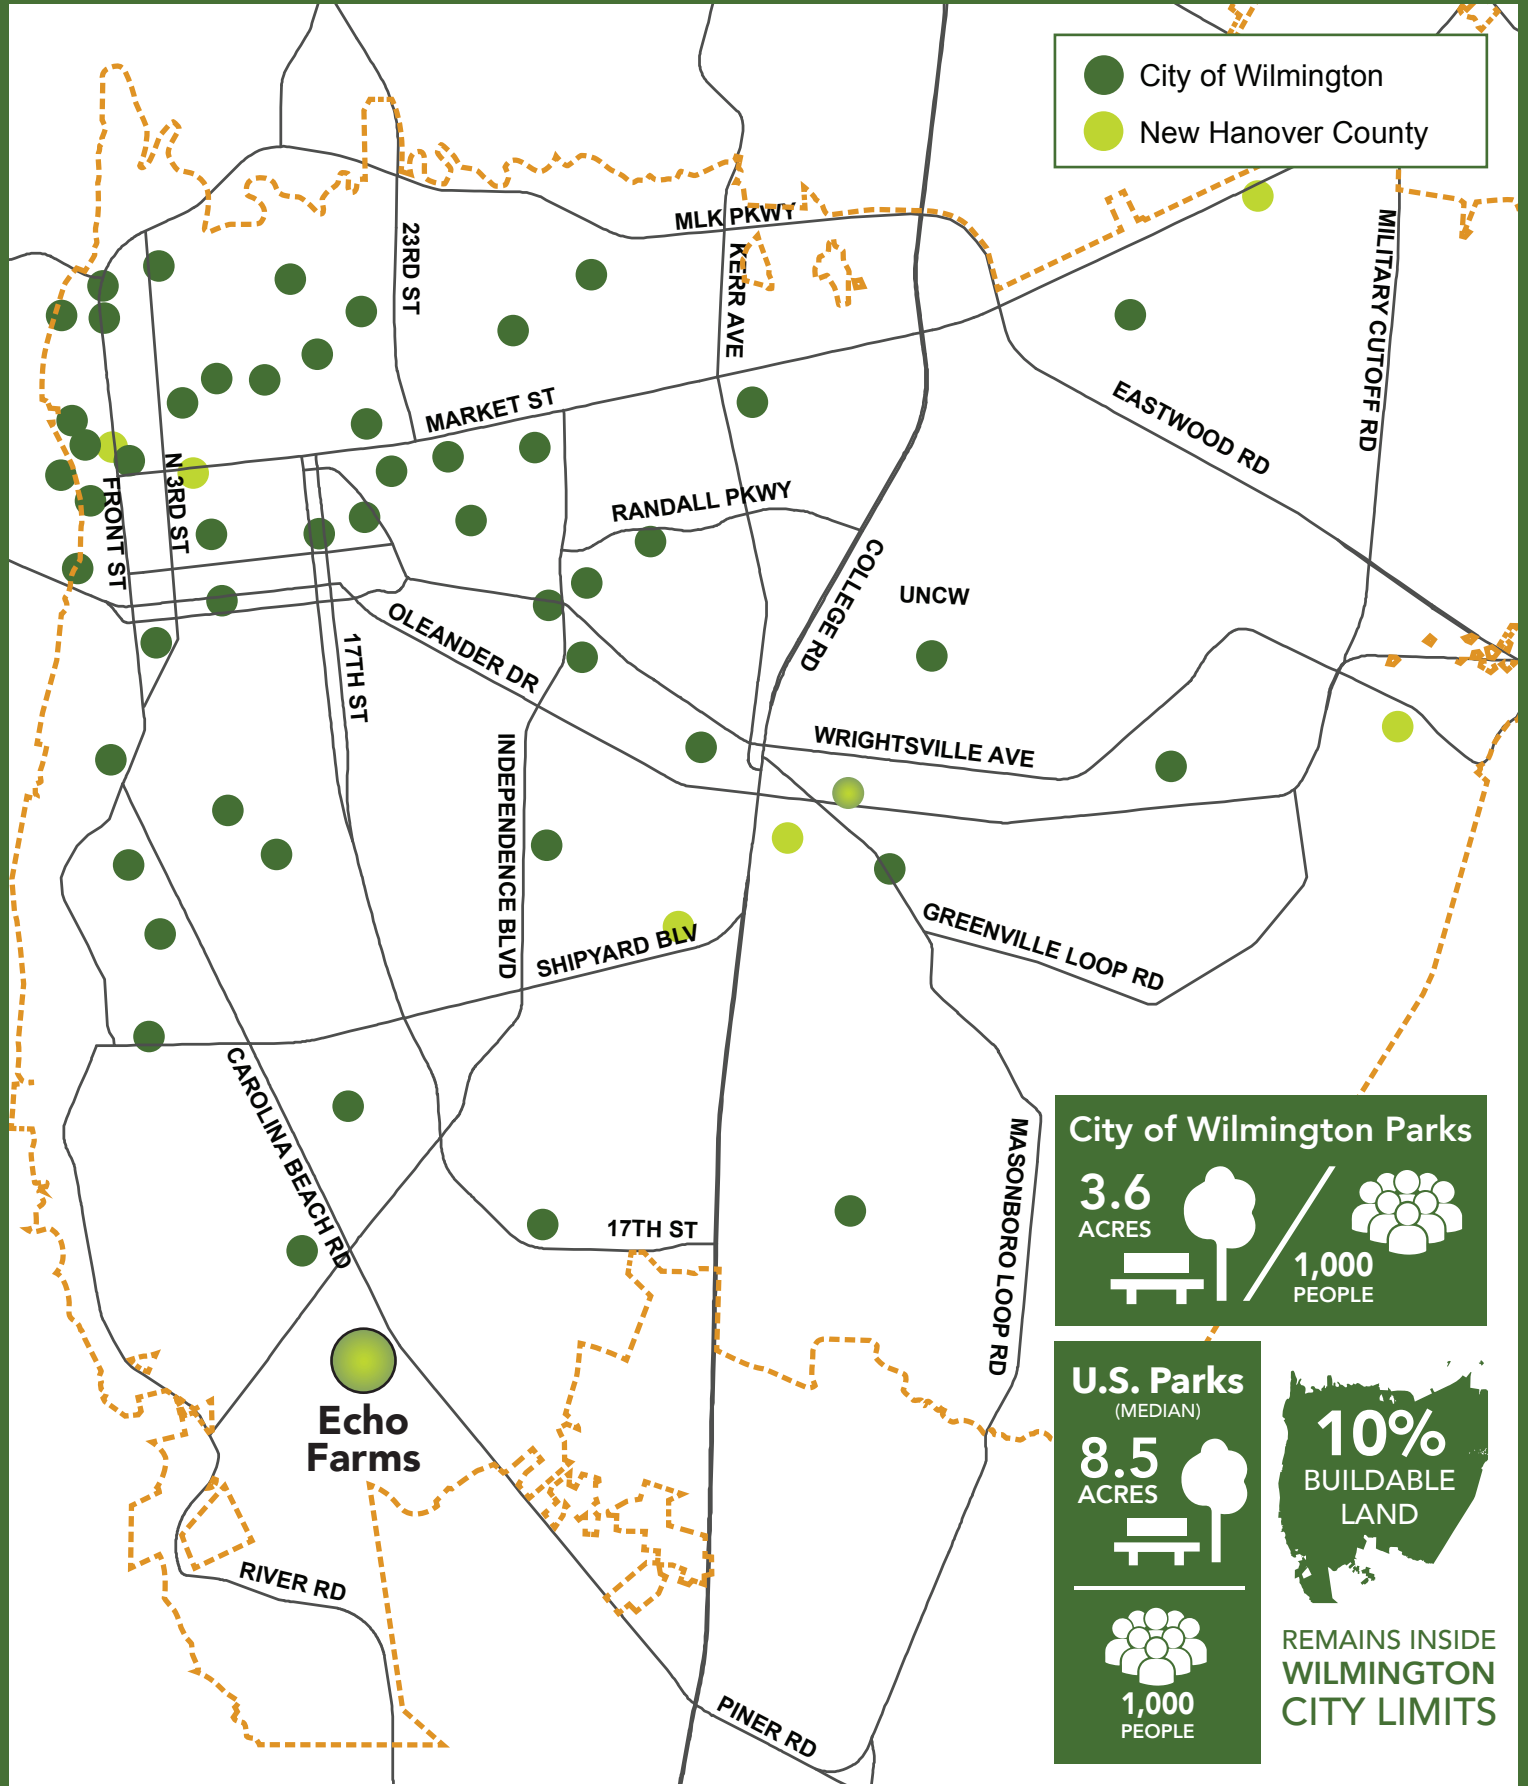

PARKS INSIDE THE CITY OF WILMINGTON

● City of Wilmington
● New Hanover County

City of Wilmington Parks

3.6 ACRES

1,000 PEOPLE

U.S. Parks (MEDIAN)

8.5 ACRES

1,000 PEOPLE

10% BUILDABLE LAND

REMAINS INSIDE WILMINGTON CITY LIMITS