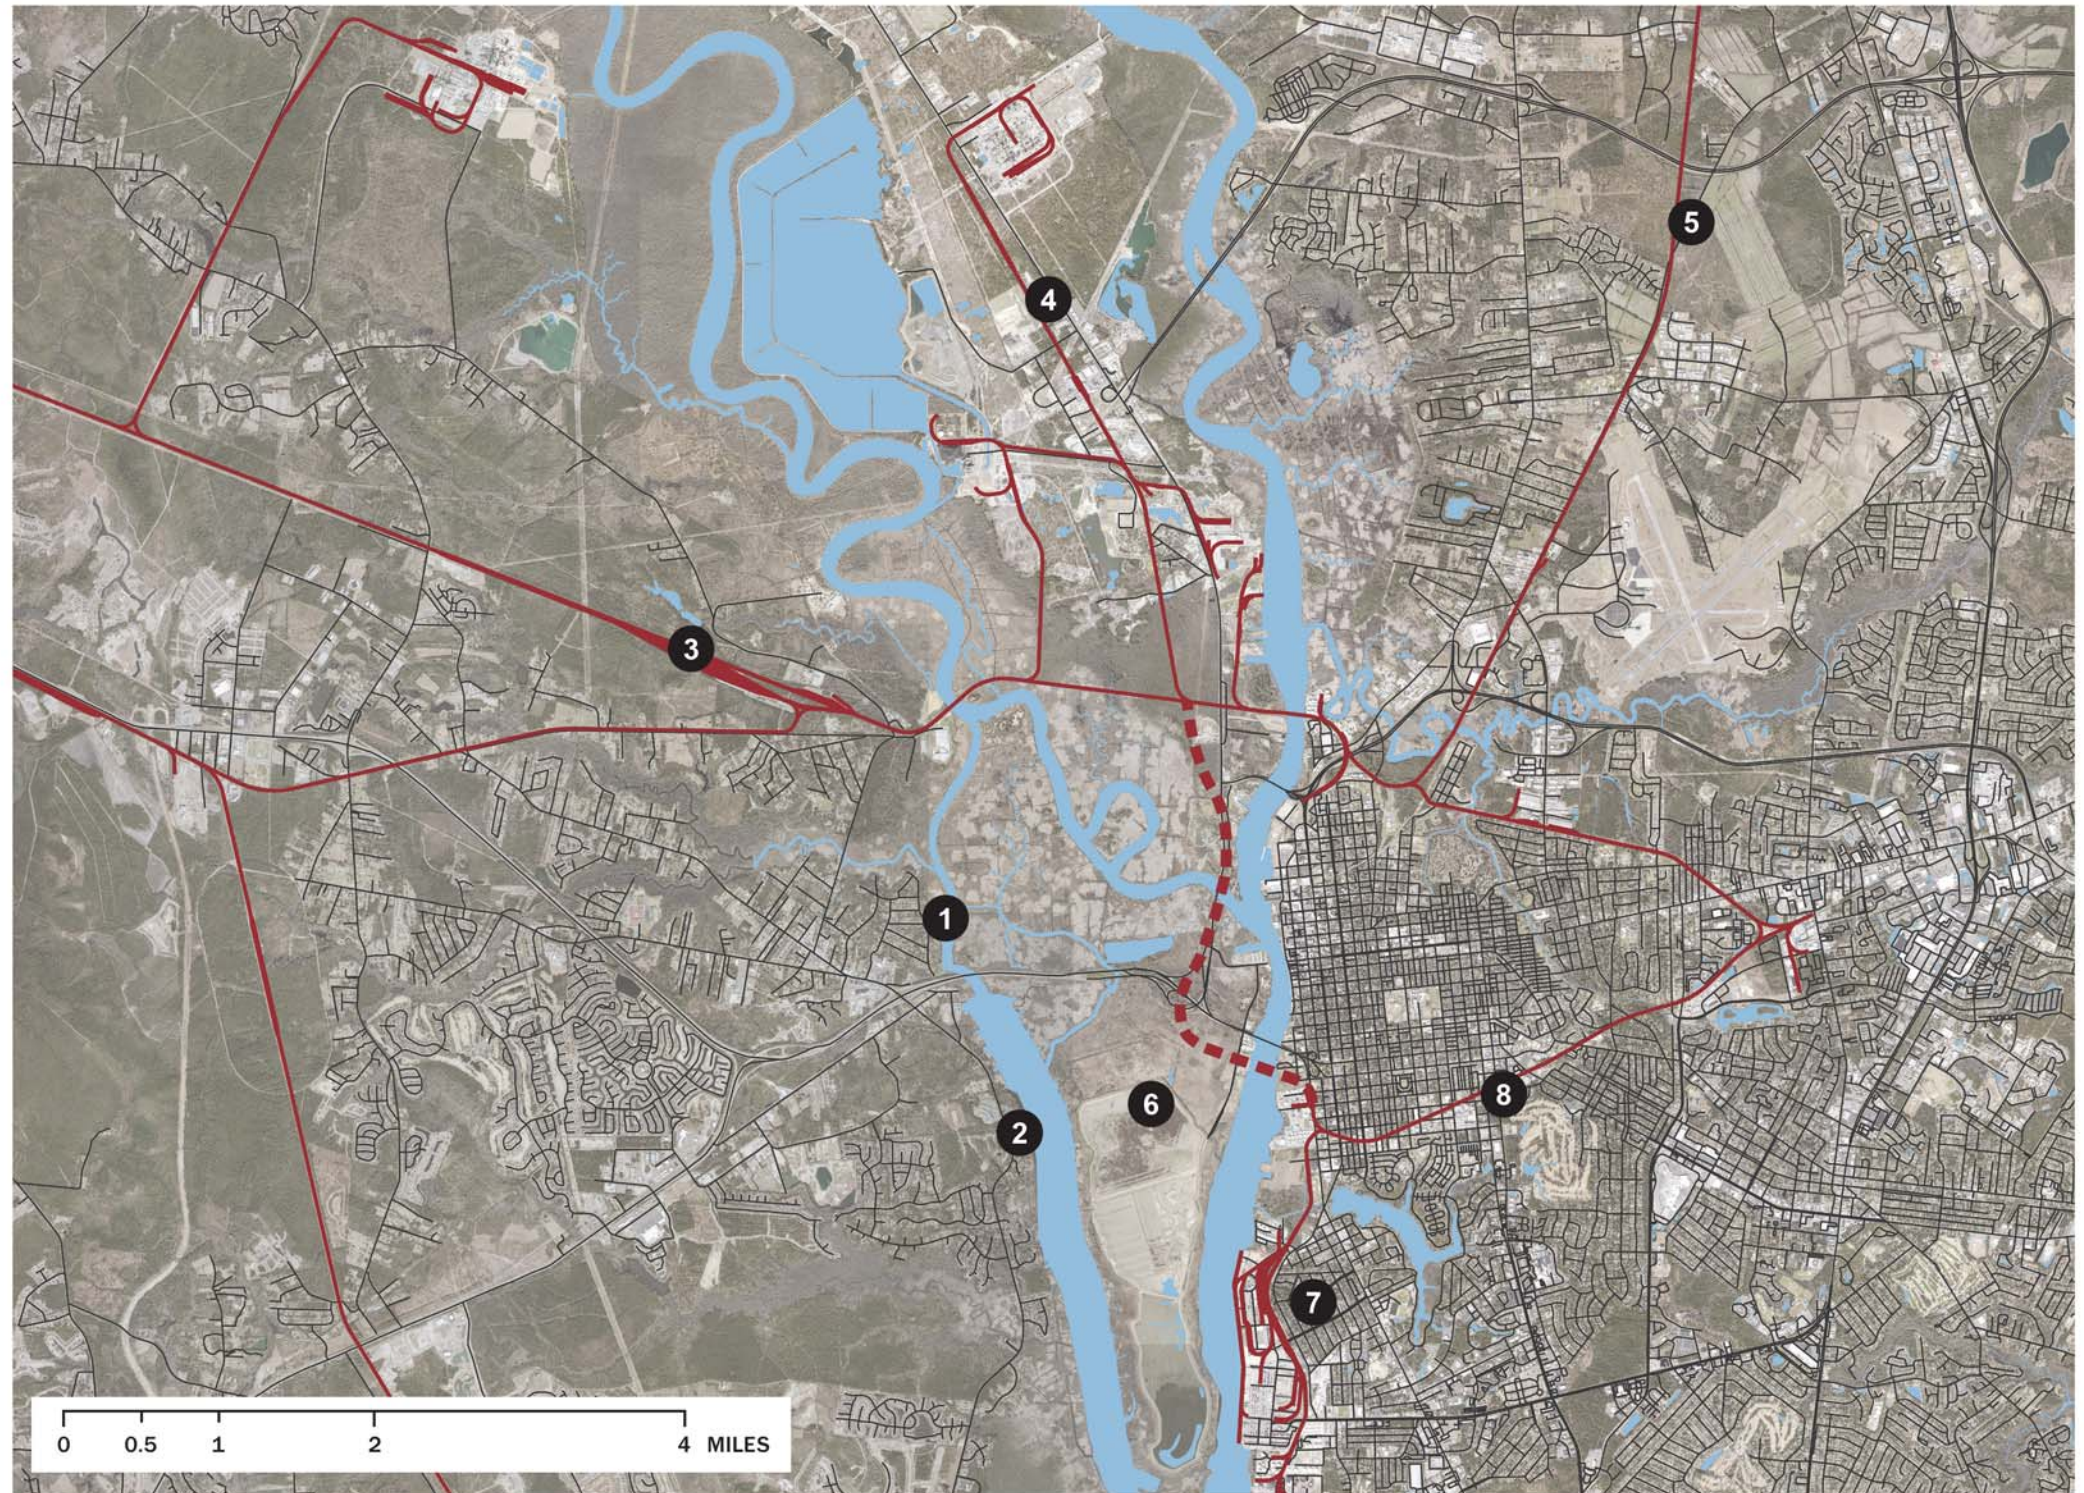

Wilmington Regional Freight Rail Improvement

Regional System Overview

-  Existing Freight Rail Line
-  Regional Road Network (Thoroughfares)
-  Potential Freight Railway Realignment

1 Nearest Residential Development in Leland

3 Navassa Railyard

2 Nearest Residential Development in Belville

4 421 Corridor

5 Wallace Corridor

6 Eagles Island

7 Port of Wilmington

8 Downtown Wilmington